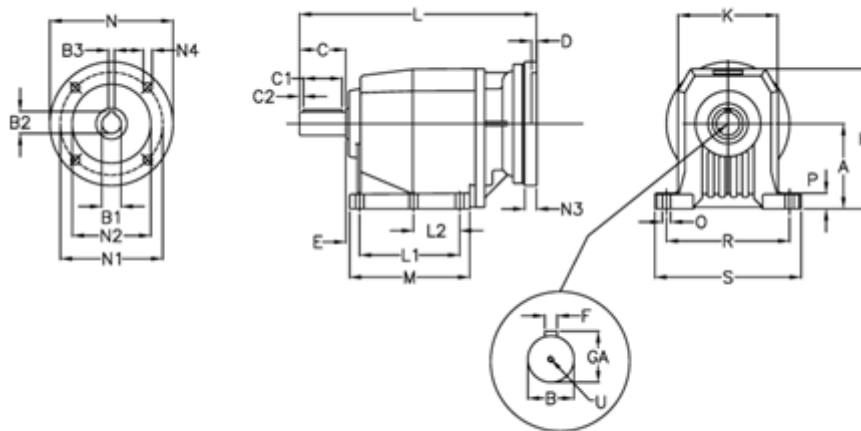

Article number: 40600803911235

Description: Helical gearbox
C802P-39,1-P90B5

Measures

A = 250	D = 4.0	L2 = 0.0	P = 35
B = 80	E = 33	M = 277.0	R = 370
B1 = 24	F = 22	N = 200	S = 440
B2 = 27.3	GA = 85.0	N1 = 165	U = M20x42
B3 = 8	H = 420	N2 = 130	
C = 140	K = 320	N3 = 0	
C1 = 110	L = 533.0	N4 = M10x12	
C2 = 15	L1 = 210.0	O = 26	